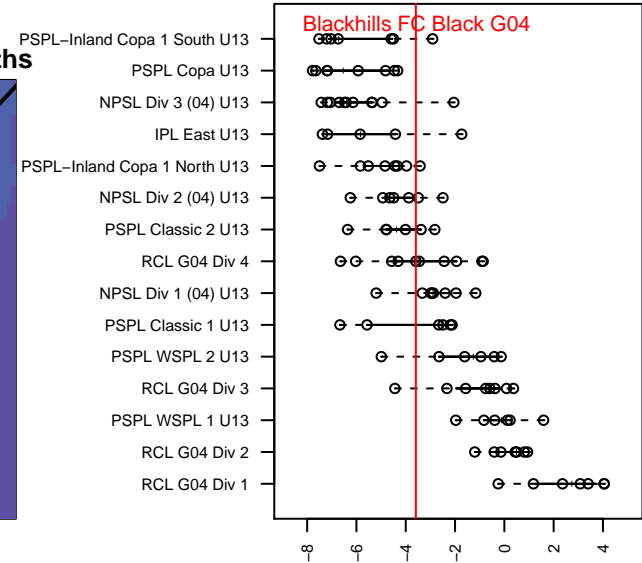

Blackhills FC Black G04

Blackhills FC
 Olympia, WA
 G04 total strength=839
 attack=1.67 defense=0.78
 fall league = RCL G04 Div 4
 spr league = Win RCL G04 Div 4

alt names used:
 Blackhills FC G04 Black A
 Blackhills FC G04 Black A
 Blackhills FC G04 Black
 Blackhills FC G04 Black
 Blackhills FC G04 Black A
 Blackhills FC G04 Black A

Venues played:
 2016 Capital Cup GU13
 2016 KITG GU13 Red
 2016 Tye Cup G04 Gold
 2016 RCL G04 Div 4
 2016 Win RCL G04 Div 4
 2016 WYS Presidents Cup G04 Division 2

Blackhills FC Black G04
 Dots are actual minus expected GF (blue circles) and GA (red triangles).
 Blue line is smoothed change in attack strength. Red is smoothed change in defense strength.

**attack and defense variance (black dot)
relative to other teams
and top 10 in region**

**attack and defense rating
relative to others at age
and all opponents in last 13 months**

Performance relative to 13 month average